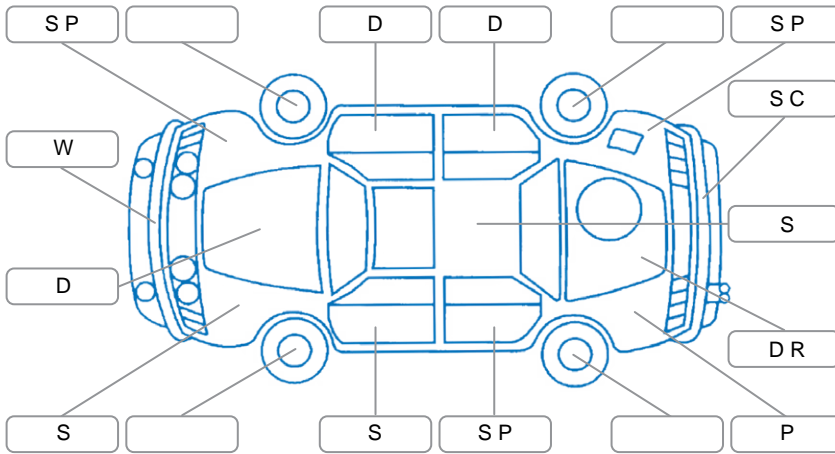

Report ID:	28,178,376	Version:	1
Created:	12 May 2026		

Make:	Honda	Model:	Accord
Body Style:	Sedan	Year:	2009
Rego No.:	NDB730	Rego Expiry:	23 Aug 2025
WoF Expiry:	02 Apr 2026	Odometer:	169,475 Kms
Good No.:	28178376	VIN:	7AT08G13X15002305
Next Service:	overdue 167000	Service History:	No

Key
 S = Scratch R = Rust C = Crack * = Decals W = Significant scuffs
 D = Dent PT = Paint defect P = Pin dent SC = Stone Chips

Note: some defects and blemishes may not be displayed in the diagram

Body Inspection Comments

Conditions During Body Inspection: Wet

Under Carriage and Under Bonnet Inspection Comments

Oil seepage.

Interior Comments

Seats:	seats stained door
Carpets:	Poor
Panels:	door panel and hood liner stains
Dashboard:	Average