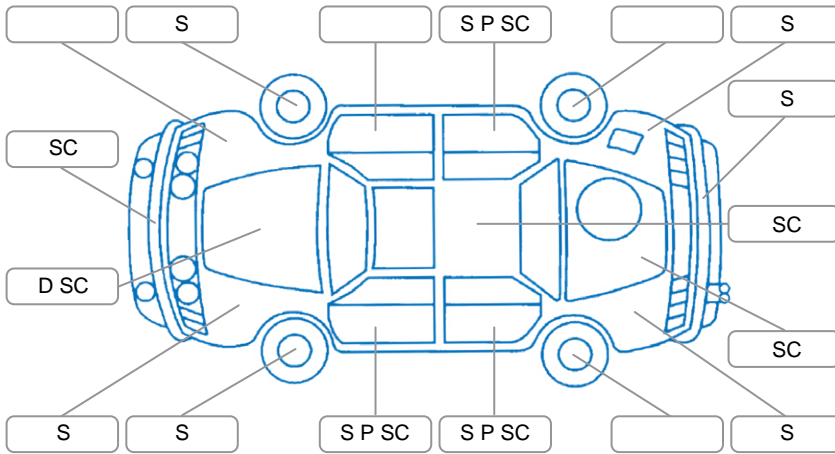

Key
 S = Scratch R = Rust C = Crack * = Decals W = Significant scuffs
 D = Dent PT = Paint defect P = Pin dent SC = Stone Chips

Note: some defects and blemishes may not be displayed in the diagram

Body Inspection Comments

Stonechip in windscreen.

Conditions During Body Inspection

Under Carriage and Under Bonnet Inspection Comments

Interior Comments

Seats:	Good
Carpets:	Good. Missing floor mats.
Panels:	Good
Dashboard:	Good