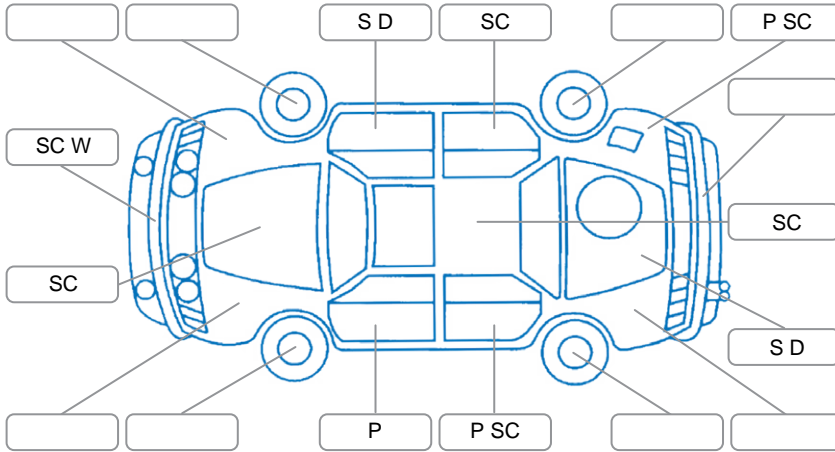

Report ID:	28,178,307	Version:	1
Created:	15 May 2026		

Make:	Mazda	Model:	Bt-50
Body Style:	Utility	Year:	2018
Rego No.:	LSC498	Rego Expiry:	09 Oct 2026
WoF Expiry:	28 May 2027	Odometer:	237,029 Kms
Good No.:	28178307	VIN:	MMOUR0YG100840702
Next Service:	247,000kms	Service History:	No

Key

S = Scratch R = Rust C = Crack * = Decals W = Significant scuffs
 D = Dent PT = Paint defect P = Pin dent SC = Stone Chips

Note: some defects and blemishes may not be displayed in the diagram

Body Inspection Comments

Minor stone crack in windshield. Minor dent and scratch in right cab corner. Both tail lights are cracked. Left reflector is cracked.

Conditions During Body Inspection Dry

Under Carriage and Under Bonnet Inspection Comments

Interior Comments

Seats:	Right front base pad is worn, torn.
Carpets:	Good
Panels:	Good
Dashboard:	Good

General Comments

Road Conditions During Test Drive	Dry
Engine Timing Mechanism	Timing Chain
Evidence of Cam Belt Replacement	<input type="checkbox"/> Yes <input type="checkbox"/> No Kms
Inspected by:	Yuki Itohara
Published by:	Callum Busuttill
Inspection Date:	15 May 2026