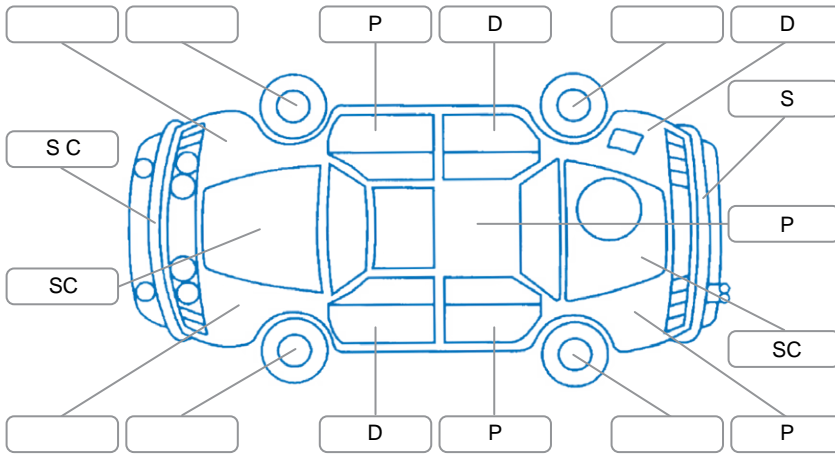

Report ID:	28,178,232	Version:	3
Created:	20 May 2026		

Make:	KIA	Model:	Sorento
Body Style:	SUV	Year:	2022
Rego No.:	PJD85	Rego Expiry:	28 Jun 2026
WoF Expiry:	25 Jun 2026	Odometer:	112,995 Kms
Good No.:	28178232	VIN:	KNARG81BWN5161334
Next Service:	120,000km	Service History:	Yes

**Key**  
 S = Scratch    R = Rust    C = Crack    \* = Decals    W = Significant scuffs  
 D = Dent    PT = Paint defect    P = Pin dent    SC = Stone Chips

Note: some defects and blemishes may not be displayed in the diagram

### Body Inspection Comments

LF and LR tyres out edge worn. RR tyre inner edge worn. Reverse camera not secured. F bumper cracked,

Conditions During Body Inspection    Dry