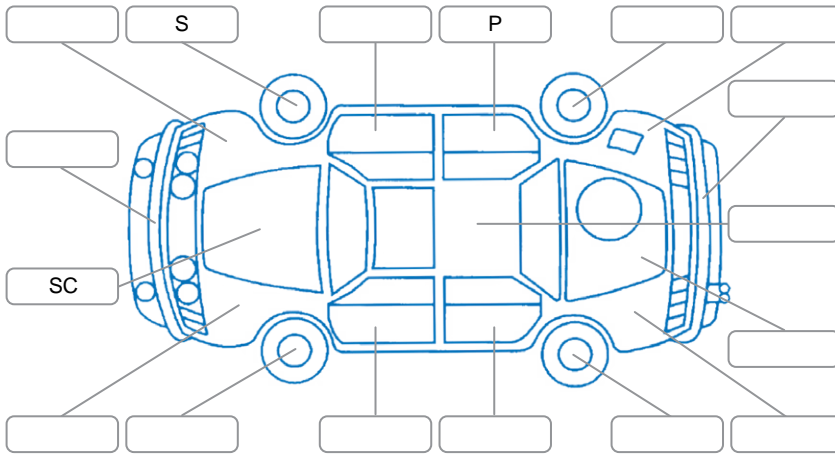

**Key**  
 S = Scratch    R = Rust    C = Crack    \* = Decals    W = Significant scuffs  
 D = Dent    PT = Paint defect    P = Pin dent    SC = Stone Chips

Note: some defects and blemishes may not be displayed in the diagram

### General Comments

2WD petrol auto turbo SUV.

Road Conditions During Test Drive:  Wet     Dry

Engine Timing Mechanism:  Timing Chain     Other

Evidence of Cam Belt Replacement:  Yes     No    Kms

Inspected by: Daryll Timms