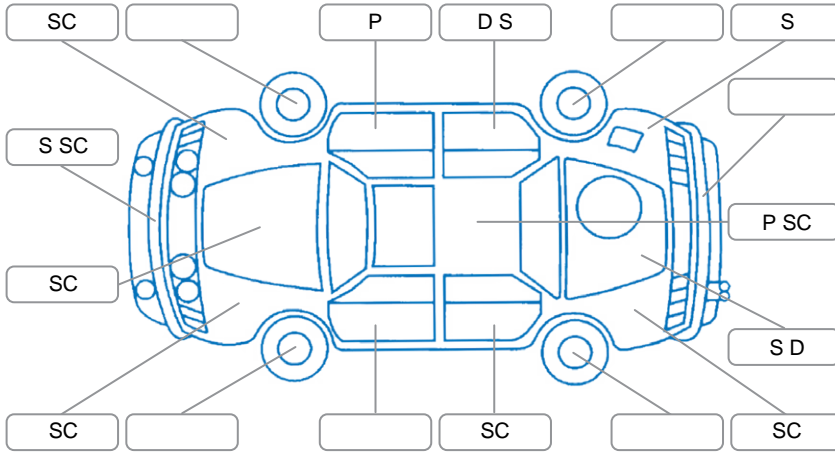

Report ID:	28,178,136	Version:	4
Created:	22 May 2026		

Make:	Ford	Model:	Ranger
Body Style:	Utility	Year:	2016
Rego No.:	JZE689	Rego Expiry:	20 Jul 2026
WoF Expiry:	28 May 2027	Odometer:	256,210 Kms
Good No.:	28178136	VIN:	MNAUMFF50GW589111
Next Service:	267,000 kms	Service History:	Yes

Key

S = Scratch R = Rust C = Crack * = Decals W = Significant scuffs
 D = Dent PT = Paint defect P = Pin dent SC = Stone Chips

Note: some defects and blemishes may not be displayed in the diagram

Body Inspection Comments

Right tail light chipped on top corner.
 Right cab corner dented.

Conditions During Body Inspection

Wet

Under Carriage and Under Bonnet Inspection Comments

Interior Comments

Seats:	Average
Carpets:	Average
Panels:	Average
Dashboard:	Average