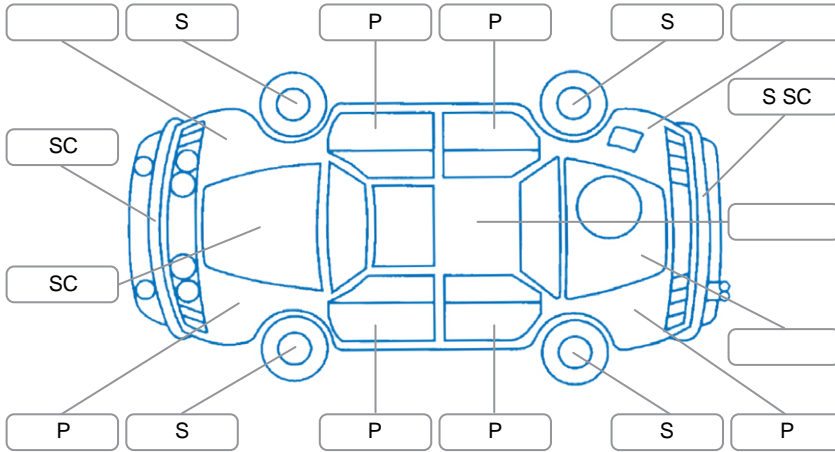

Make:	Suzuki	Model:	Swift
Body Style:	Hatchback	Year:	2006
Rego No.:	DDH883	Rego Expiry:	19 Jun 2026
WoF Expiry:	02 Dec 2026	Odometer:	157,954 Kms
Good No.:	28178073	VIN:	JSAEZC21S00115086
Next Service:	166,200kms	Service History:	No

**Key**  
 S = Scratch    R = Rust    C = Crack    \* = Decals    W = Significant scuffs  
 D = Dent    PT = Paint defect    P = Pin dent    SC = Stone Chips

Note: some defects and blemishes may not be displayed in the diagram