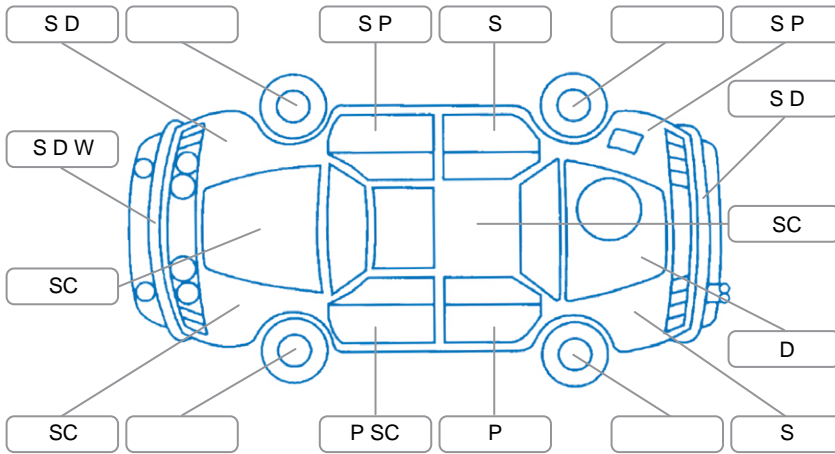

**Key**  
 S = Scratch    R = Rust    C = Crack    \* = Decals    W = Significant scuffs  
 D = Dent    PT = Paint defect    P = Pin dent    SC = Stone Chips

Note: some defects and blemishes may not be displayed in the diagram

### Body Inspection Comments

Right side front bumper chrome trim is broken.  
 Stone chip in windscreen CVA.

Conditions During Body Inspection    Dry