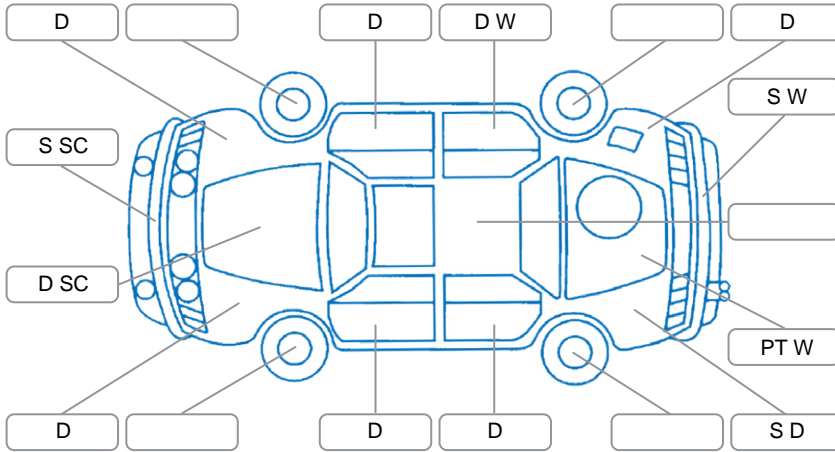

Report ID:	28,177,988	Version:	1
Created:	13 May 2026		

Make:	Nissan	Model:	Serena
Body Style:	Wagon	Year:	2008
Rego No.:	MEL895	Rego Expiry:	29 Jun 2026
WoF Expiry:	05 Nov 2026	Odometer:	156,523 Kms
Good No.:	28177988	VIN:	7AT0DH3FX19311423
Next Service:	unknown	Service History:	No

**Key**

S = Scratch    R = Rust    C = Crack    \* = Decals    W = Significant scuffs  
 D = Dent    PT = Paint defect    P = Pin dent    SC = Stone Chips

Note: some defects and blemishes may not be displayed in the diagram