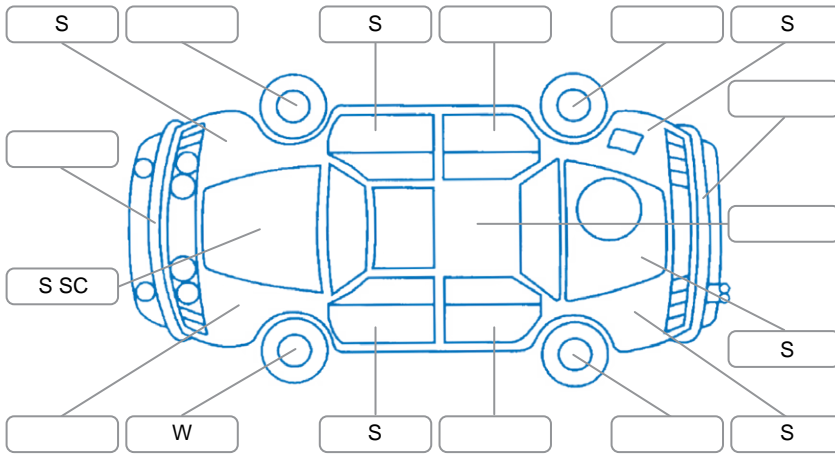

Report ID:	28,177,935	Version:	1
Created:	19 May 2026		

Make:	Ford	Model:	Territory
Body Style:	SUV	Year:	2015
Rego No.:	JEM849	Rego Expiry:	22 May 2026
WoF Expiry:	02 Jun 2027	Odometer:	151,388 Kms
Good No.:	28177935	VIN:	6FPAAAJGATEP69817
Next Service:	161,000	Service History:	Yes

Key
 S = Scratch R = Rust C = Crack * = Decals W = Significant scuffs
 D = Dent PT = Paint defect P = Pin dent SC = Stone Chips

Note: some defects and blemishes may not be displayed in the diagram

Body Inspection Comments

Conditions During Body Inspection: Dry

Under Carriage and Under Bonnet Inspection Comments

AWD

Interior Comments

Seats:	Good
Carpets:	Good
Panels:	Good
Dashboard:	Good

General Comments

Road Conditions During Test Drive	Dry		
Engine Timing Mechanism	Timing Chain		
Evidence of Cam Belt Replacement	<input type="checkbox"/> Yes	<input type="checkbox"/> No	Kms
Inspected by:	Kyle Kelly		
Published by:	Ryan Scott		
Inspection Date:	17 May 2026		