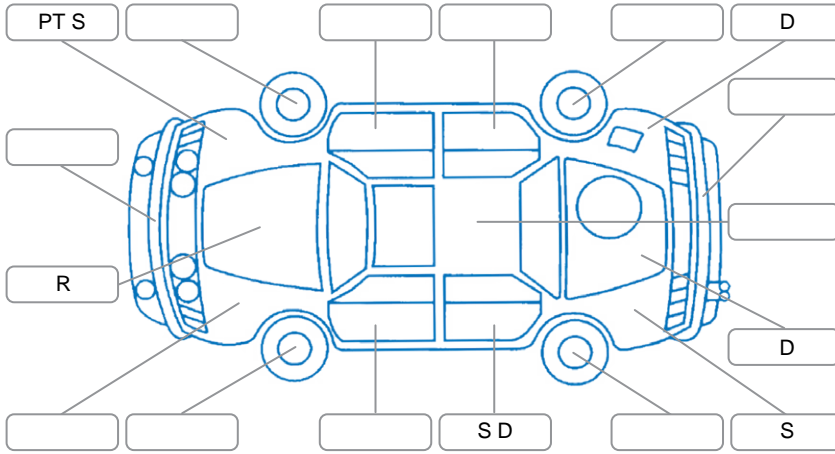

Report ID:	28,177,903	Version:	4
Created:	18 May 2026		

Make:	Hyundai	Model:	Staria Load
Body Style:	Van	Year:	2022
Rego No.:	PCF143	Rego Expiry:	27 Aug 2026
WoF Expiry:	05 Mar 2027	Odometer:	101,603 Kms
Good No.:	28177903	VIN:	KMFYFX71MNU043190
Next Service:	114,000 kms	Service History:	Yes

**Key**

S = Scratch    R = Rust    C = Crack    \* = Decals    W = Significant scuffs  
 D = Dent    PT = Paint defect    P = Pin dent    SC = Stone Chips

Note: some defects and blemishes may not be displayed in the diagram

**Body Inspection Comments**

Windscreen stone chip.

Conditions During Body Inspection

Wet

**Under Carriage and Under Bonnet Inspection Comments**

**Interior Comments**

Seats:	Average
Carpets:	Good
Panels:	Good
Dashboard:	Good