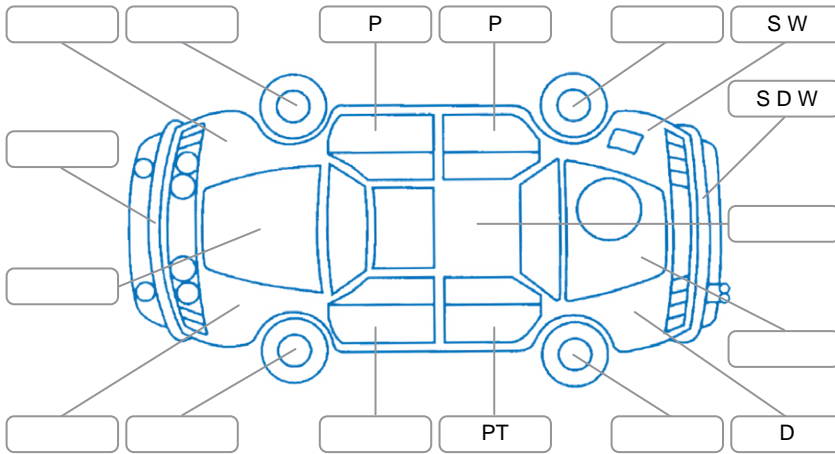

Report ID:	28,177,864	Version:	2
Created:	03 Jun 2026		

Make:	Ssangyong	Model:	Korando
Body Style:	SUV	Year:	2017
Rego No.:	NKL814	Rego Expiry:	19 Nov 2026
WoF Expiry:	27 May 2027	Odometer:	114,779 Kms
Good No.:	28177864	VIN:	KPTB0A18SGP251343
Next Service:	124000 kms	Service History:	No

Key
 S = Scratch R = Rust C = Crack * = Decals W = Significant scuffs
 D = Dent PT = Paint defect P = Pin dent SC = Stone Chips

Note: some defects and blemishes may not be displayed in the diagram

Body Inspection Comments