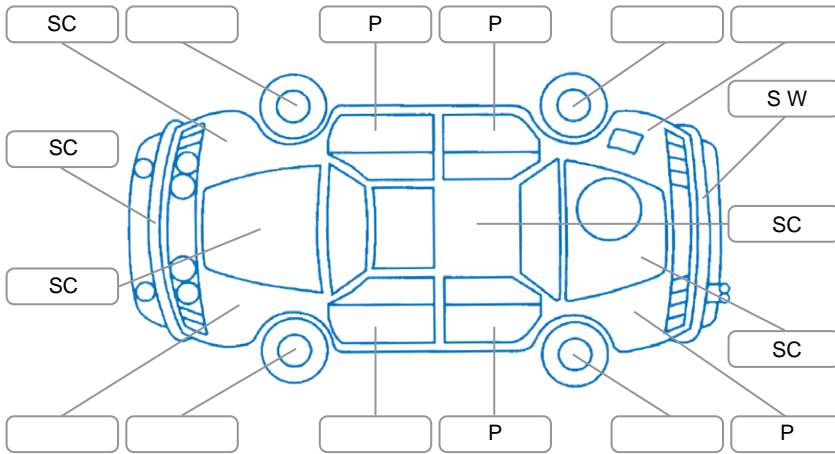

Key

S = Scratch R = Rust C = Crack * = Decals W = Significant scuffs
 D = Dent PT = Paint defect P = Pin dent SC = Stone Chips

Note: some defects and blemishes may not be displayed in the diagram

Body Inspection Comments

Windscreen has been scratched by windscreen wipers.
 Tow bar insert is missing.

Conditions During Body Inspection Dry

Under Carriage and Under Bonnet Inspection Comments

Interior Comments

Seats:	Good
Carpets:	Good
Panels:	Good
Dashboard:	Good