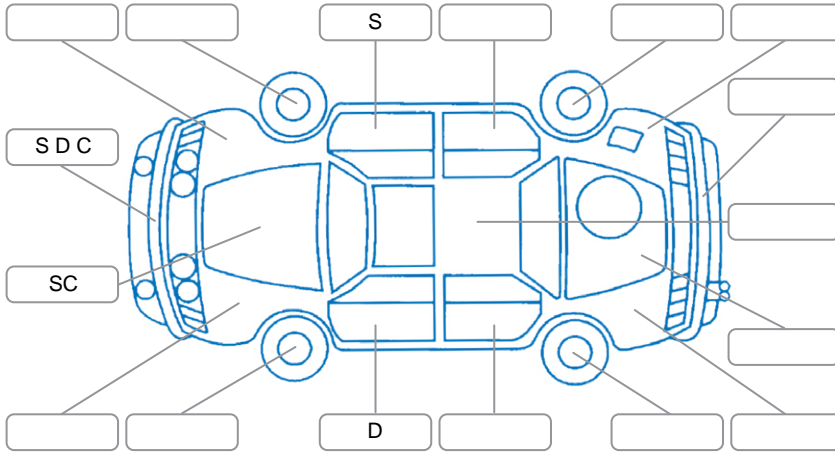

Report ID:	28,177,801	Version:	2
Created:	28 May 2026		

Make:	Mazda	Model:	Bt-50
Body Style:	Utility	Year:	2018
Rego No.:	LRQ737	Rego Expiry:	27 Jun 2026
WoF Expiry:	24 Sep 2026	Odometer:	155,796 Kms
Good No.:	28177801	VIN:	MMOUR0YG100850143
Next Service:	170,000 Kms	Service History:	Yes

**Key**  
 S = Scratch    R = Rust    C = Crack    \* = Decals    W = Significant scuffs  
 D = Dent    PT = Paint defect    P = Pin dent    SC = Stone Chips

Note: some defects and blemishes may not be displayed in the diagram