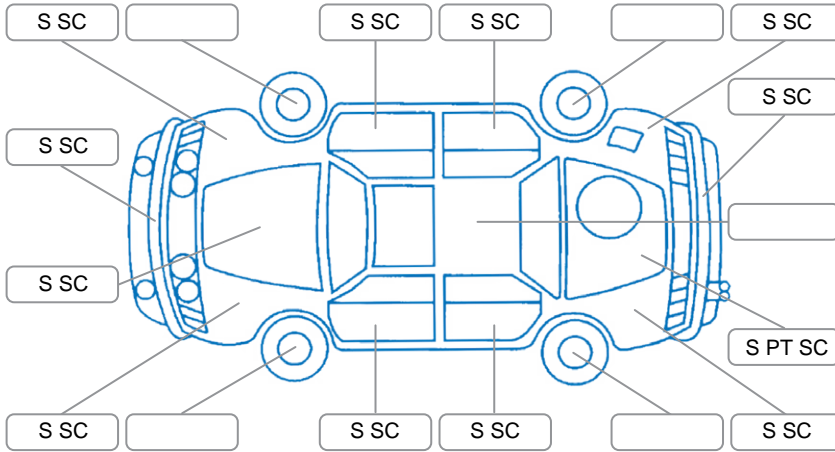

Report ID:	28,177,762	Version:	1
Created:	12 May 2026		

Make:	Subaru	Model:	Legacy
Body Style:	Wagon	Year:	2004
Rego No.:	FWJ714	Rego Expiry:	04 Aug 2026
WoF Expiry:	25 Jul 2026	Odometer:	229,281 Kms
Good No.:	28177762	VIN:	7AT0GF16X10017244
Next Service:	243000	Service History:	No

Key

S = Scratch R = Rust C = Crack * = Decals W = Significant scuffs
 D = Dent PT = Paint defect P = Pin dent SC = Stone Chips

Note: some defects and blemishes may not be displayed in the diagram

Body Inspection Comments

Headlights dull/boot badge missing/

Conditions During Body Inspection

Wet

Under Carriage and Under Bonnet Inspection Comments

All wheel drive/major engine oil leak further/

Interior Comments

Seats:	drivers adjuster intermittently works
Carpets:	Average
Panels:	worn mark
Dashboard:	cracked