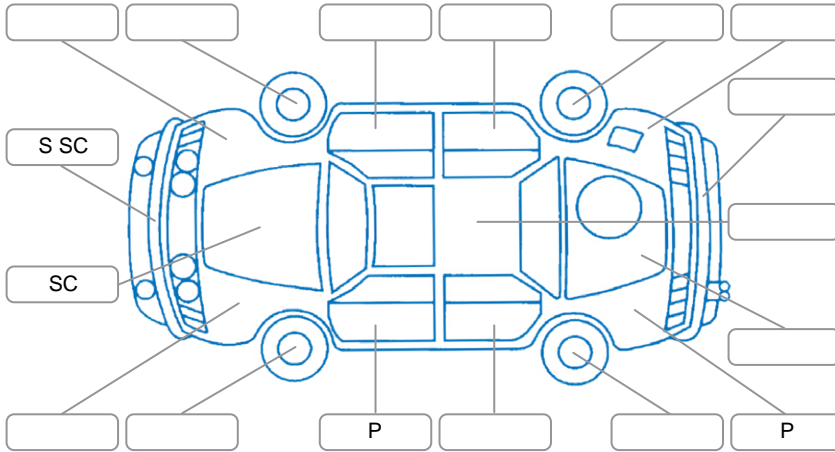

Report ID:	28,177,704	Version:	2
Created:	13 May 2026		

Make:	Suzuki	Model:	Swift
Body Style:	Hatchback	Year:	2023
Rego No.:	PST629	Rego Expiry:	26 May 2026
WoF Expiry:	27 Feb 2027	Odometer:	13,268 Kms
Good No.:	28177704	VIN:	JSAAZCA3S00575101
Next Service:	26,000	Service History:	Yes

### Key

S = Scratch    R = Rust    C = Crack    \* = Decals    W = Significant scuffs  
 D = Dent    PT = Paint defect    P = Pin dent    SC = Stone Chips

Note: some defects and blemishes may not be displayed in the diagram