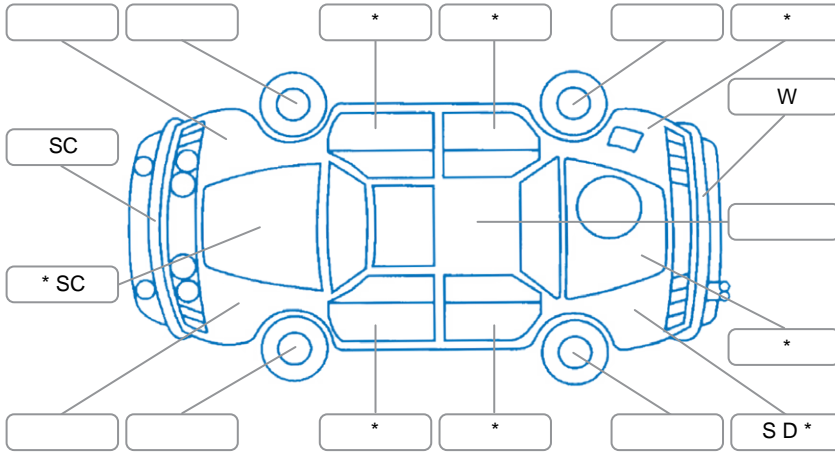

Report ID:	28,177,683	Version:	1
Created:	12 May 2026		

Make:	Ford	Model:	Ranger
Body Style:	Utility	Year:	2022
Rego No.:	PNQ445	Rego Expiry:	25 Jul 2026
WoF Expiry:	19 Dec 2026	Odometer:	104,927 Kms
Good No.:	28177683	VIN:	MNACMFF60NW244046
Next Service:	118000	Service History:	Yes

Key

S = Scratch R = Rust C = Crack * = Decals W = Significant scuffs
 D = Dent PT = Paint defect P = Pin dent SC = Stone Chips

Note: some defects and blemishes may not be displayed in the diagram

Body Inspection Comments

Front tyres worn

Conditions During Body Inspection

Dry

Under Carriage and Under Bonnet Inspection Comments

Interior Comments

Seats:	Good
Carpets:	Good
Panels:	Good
Dashboard:	Good

General Comments

Road Conditions During Test Drive	Dry	
Engine Timing Mechanism	Cambelt	
Evidence of Cam Belt Replacement	<input type="checkbox"/> Yes	<input checked="" type="checkbox"/> No