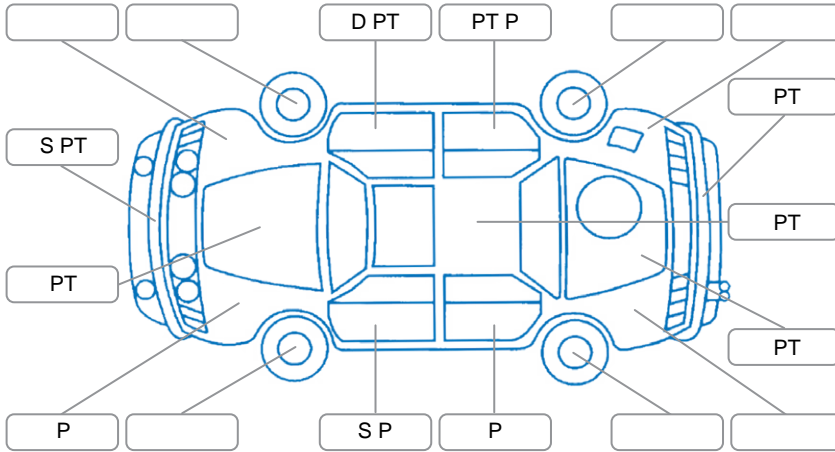

Report ID:	28,177,552	Version:	3
Created:	19 May 2026		

Make:	Toyota	Model:	Corolla
Body Style:	Hatchback	Year:	2003
Rego No.:	EWN359	Rego Expiry:	01 May 2026
WoF Expiry:	21 Nov 2026	Odometer:	267,682 Kms
Good No.:	28177552	VIN:	7A8H6070709202699
Next Service:	267,683 Kms	Service History:	No

Key

S = Scratch R = Rust C = Crack * = Decals W = Significant scuffs
 D = Dent PT = Paint defect P = Pin dent SC = Stone Chips

Note: some defects and blemishes may not be displayed in the diagram

Body Inspection Comments

Front bard held on with duct tape.

Conditions During Body Inspection Dry

Under Carriage and Under Bonnet Inspection Comments

Minor oil leak from rocker cover.

Interior Comments

Seats:	Average
Carpets:	Average
Panels:	Good
Dashboard:	steering wheel worn.