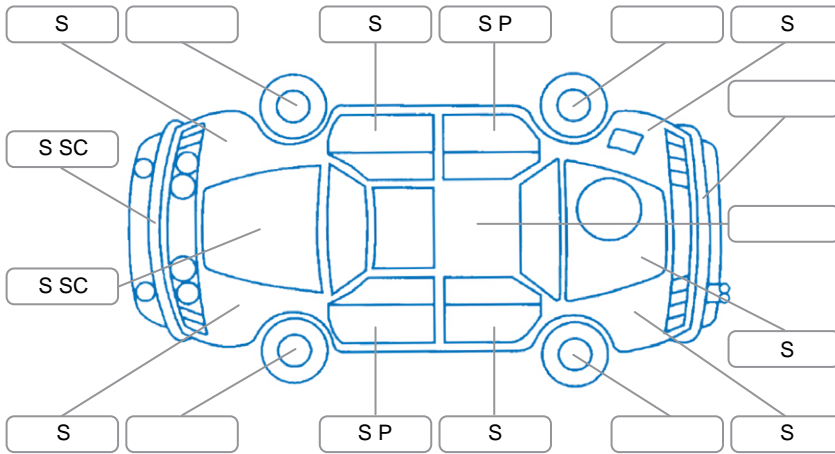

Report ID:	28,177,510	Version:	1
Created:	18 May 2026		

Make:	Foton	Model:	Tunland
Body Style:	Utility	Year:	2015
Rego No.:	JEM984	Rego Expiry:	04 Nov 2026
WoF Expiry:	04 May 2027	Odometer:	109,368 Kms
Good No.:	28177510	VIN:	LVAV2MBB4FJ040839
Next Service:	108,000	Service History:	No

Key

S = Scratch R = Rust C = Crack * = Decals W = Significant scuffs
 D = Dent PT = Paint defect P = Pin dent SC = Stone Chips

Note: some defects and blemishes may not be displayed in the diagram

Body Inspection Comments

Tailgate doesn't close on left side

Conditions During Body Inspection

Under Carriage and Under Bonnet Inspection Comments

4wd
 Front diff weeping oil

Interior Comments

Seats:	driver's seat worn
Carpets:	Good
Panels:	Good
Dashboard:	glovebox won't close