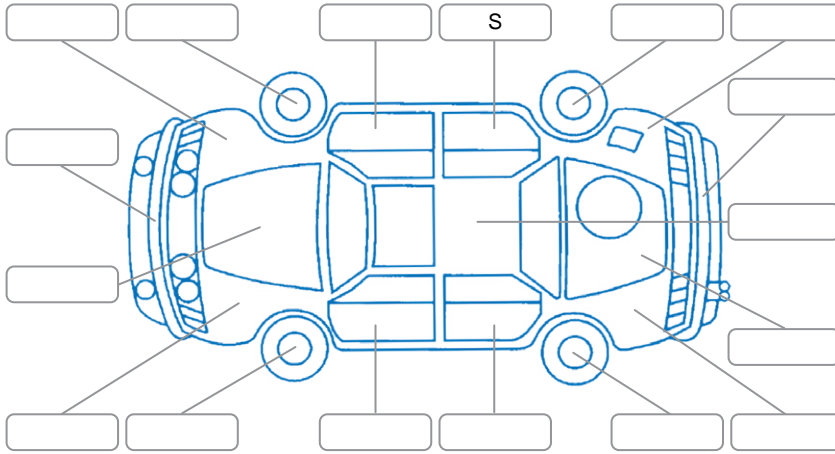

Report ID:	28,177,445	Version:	2
Created:	24 Jun 2026		

Make:	Toyota	Model:	Aqua
Body Style:	Hatchback	Year:	2017
Rego No.:		Rego Expiry:	
WoF Expiry:	02 Jun 2027	Odometer:	110,713 Kms
Good No.:	28177445	VIN:	7AT0H65YX26665877
Next Service:	121000	Service History:	No

**Key**

S = Scratch    R = Rust    C = Crack    \* = Decals    W = Significant scuffs  
 D = Dent    PT = Paint defect    P = Pin dent    SC = Stone Chips

Note: some defects and blemishes may not be displayed in the diagram