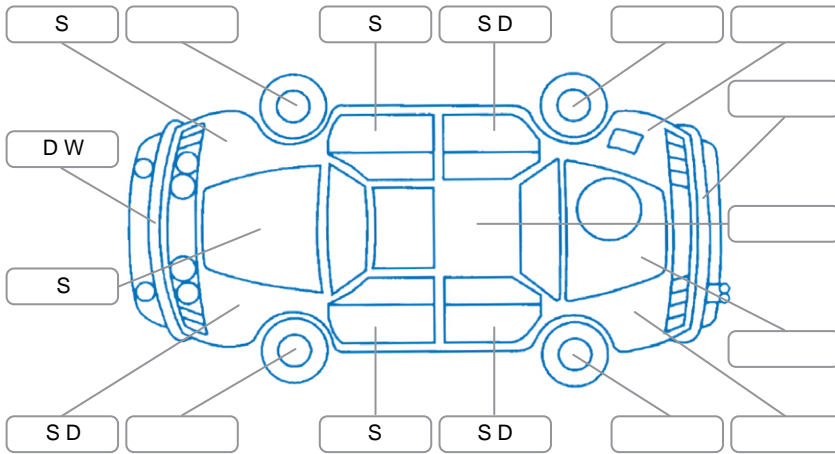

Report ID:	28,177,394	Version:	3
Created:	02 Jul 2026		

Make:	Nissan	Model:	Navara
Body Style:	Utility	Year:	2015
Rego No.:	HZR391	Rego Expiry:	26 Feb 2027
WoF Expiry:	27 May 2027	Odometer:	70,450 Kms
Good No.:	28177394	VIN:	MNTNCUD40A0601280
Next Service:	13/5/27 or 76550	Service History:	No

Key

S = Scratch R = Rust C = Crack * = Decals W = Significant scuffs
 D = Dent PT = Paint defect P = Pin dent SC = Stone Chips

Note: some defects and blemishes may not be displayed in the diagram

Body Inspection Comments

Conditions During Body Inspection: Dry

Under Carriage and Under Bonnet Inspection Comments

Front bash plate dented and torn.
 All 4 tyres have uneven wear and scuffing.

Interior Comments

Seats:	Average
Carpets:	Average
Panels:	Average
Dashboard:	Good