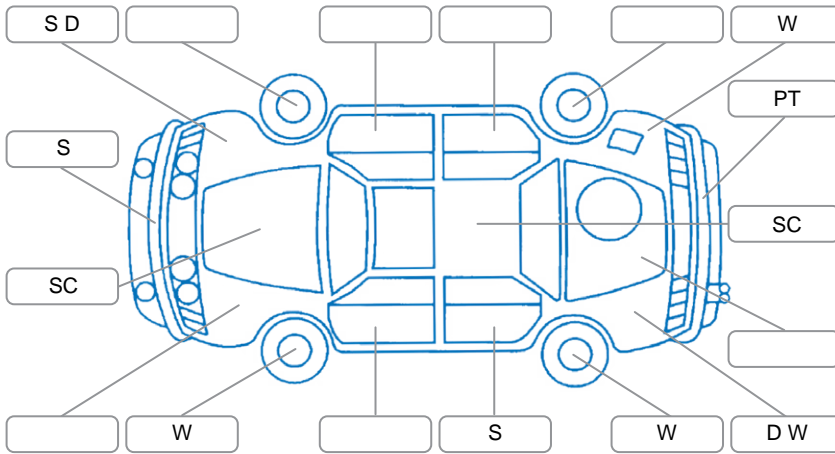

Report ID:	28,177,356	Version:	2
Created:	04 Jun 2026		

Make:	Holden	Model:	Trax
Body Style:	SUV	Year:	2016
Rego No.:	JPB726	Rego Expiry:	11 Jul 2026
WoF Expiry:	20 Mar 2027	Odometer:	135,861 Kms
Good No.:	28177356	VIN:	KL3BA7689GB566910
Next Service:	145,800km	Service History:	No

Key
 S = Scratch R = Rust C = Crack * = Decals W = Significant scuffs
 D = Dent PT = Paint defect P = Pin dent SC = Stone Chips

Note: some defects and blemishes may not be displayed in the diagram

Body Inspection Comments

Conditions During Body Inspection: Dry

Under Carriage and Under Bonnet Inspection Comments

Front wheel drive

Interior Comments

Seats:	Good
Carpets:	Good
Panels:	Good
Dashboard:	Good

General Comments

Road Conditions During Test Drive	Dry		
Engine Timing Mechanism	Timing Chain		
Evidence of Cam Belt Replacement	<input type="checkbox"/> Yes	<input type="checkbox"/> No	Kms
Inspected by:	Rowan Fey		
Published by:	Gabriel Peixoto		
Inspection Date:	12 May 2026		