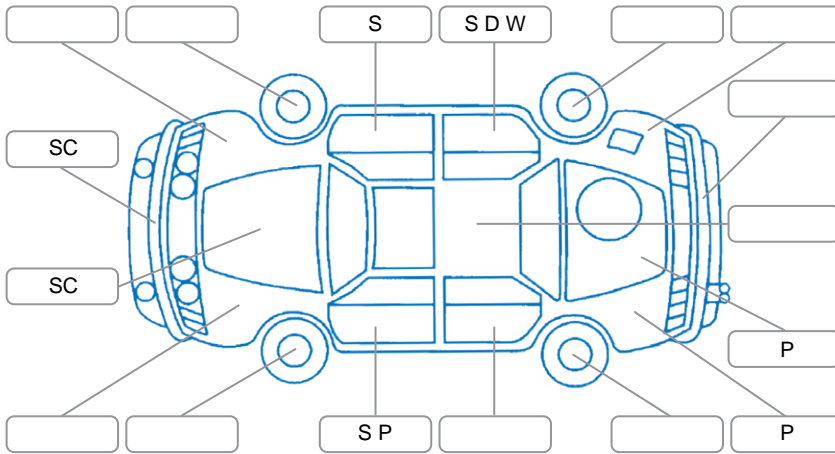

Report ID:	28,177,271	Version:	5
Created:	21 May 2026		

Make:	Toyota	Model:	Rav4
Body Style:	SUV	Year:	2021
Rego No.:	NUA875	Rego Expiry:	13 Jul 2026
WoF Expiry:	21 May 2027	Odometer:	71,765 Kms
Good No.:	28177271	VIN:	JTMBW3FV80D126577
Next Service:	75,687Kms	Service History:	Yes

**Key**  
 S = Scratch    R = Rust    C = Crack    \* = Decals    W = Significant scuffs  
 D = Dent    PT = Paint defect    P = Pin dent    SC = Stone Chips

Note: some defects and blemishes may not be displayed in the diagram