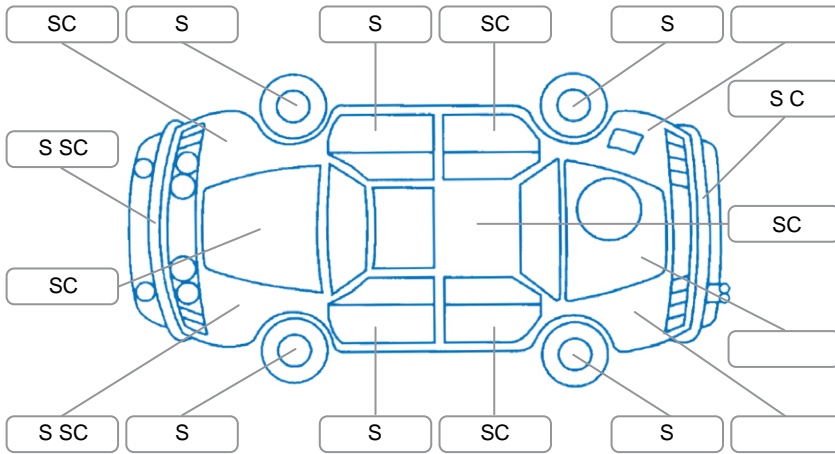

Report ID:	28,177,151	Version:	1
Created:	11 May 2026		

Make:	Toyota	Model:	Aqua
Body Style:	Hatchback	Year:	2013
Rego No.:	QTH375	Rego Expiry:	05 Mar 2027
WoF Expiry:	23 Dec 2026	Odometer:	136,228 Kms
Good No.:	28177151	VIN:	7AT0H65YX24187457
Next Service:		Service History:	No

**Key**

S = Scratch    R = Rust    C = Crack    \* = Decals    W = Significant scuffs  
 D = Dent    PT = Paint defect    P = Pin dent    SC = Stone Chips

Note: some defects and blemishes may not be displayed in the diagram

**Body Inspection Comments**

Clear coat peeling off both headlights, right tail light is cracked, left front tyre is balding on outer edge,

Conditions During Body Inspection    Dry

**Under Carriage and Under Bonnet Inspection Comments**