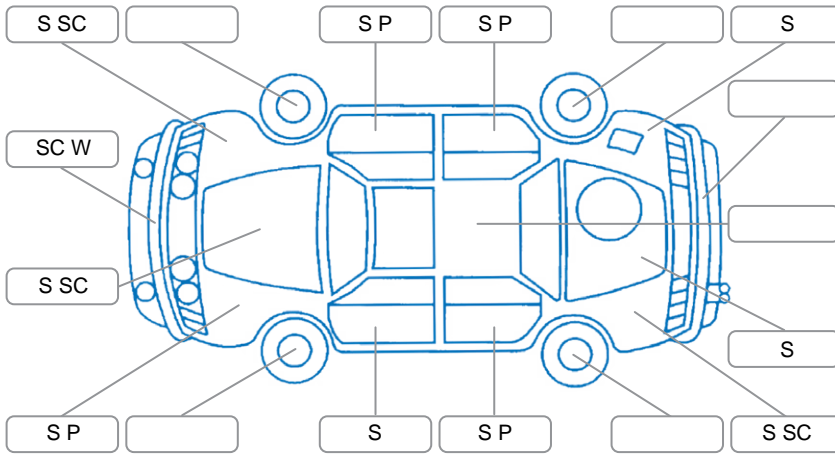

Make:	KIA	Model:	Sportage
Body Style:	SUV	Year:	2015
Rego No.:	JAW358	Rego Expiry:	24 Mar 2027
WoF Expiry:	04 Feb 2027	Odometer:	172,326 Kms
Good No.:	28177133	VIN:	U5YPC81BMEL558825
Next Service:	14/1/27 or 182000km	Service History:	Yes

Key
 S = Scratch R = Rust C = Crack * = Decals W = Significant scuffs
 D = Dent PT = Paint defect P = Pin dent SC = Stone Chips

Note: some defects and blemishes may not be displayed in the diagram

Body Inspection Comments

Stone chips in windscreen.

Conditions During Body Inspection

Dry

Under Carriage and Under Bonnet Inspection Comments

Interior Comments

Seats:	Good
Carpets:	Good
Panels:	Average
Dashboard:	Good

General Comments