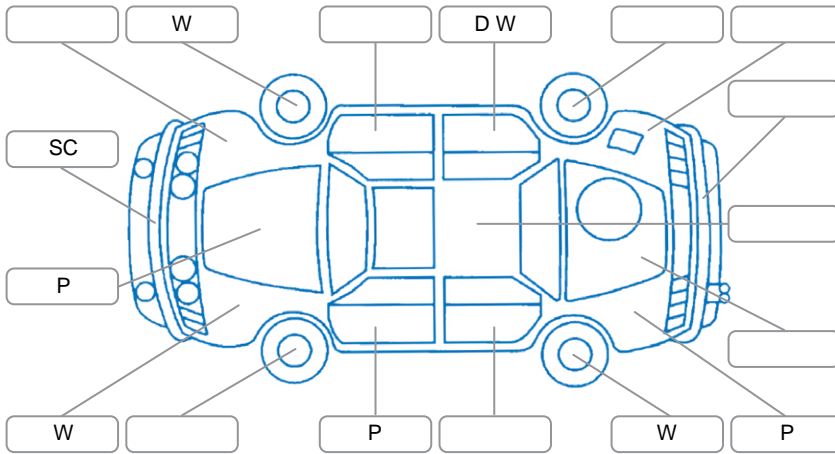

Report ID:	28,177,114	Version:	2
Created:	21 May 2026		

Make:	Toyota	Model:	Corolla
Body Style:	Hatchback	Year:	2020
Rego No.:	NBU230	Rego Expiry:	06 Oct 2026
WoF Expiry:	02 Jun 2027	Odometer:	89,916 Kms
Good No.:	28177114	VIN:	JTNK93BE503023373
Next Service:	103,000Kms	Service History:	Yes

Key
 S = Scratch R = Rust C = Crack * = Decals W = Significant scuffs
 D = Dent PT = Paint defect P = Pin dent SC = Stone Chips

Note: some defects and blemishes may not be displayed in the diagram

Body Inspection Comments

Fresh Cut & Polish!

Conditions During Body Inspection Dry

Under Carriage and Under Bonnet Inspection Comments

Interior Comments

Seats:	Good
Carpets:	Good
Panels:	Good
Dashboard:	Good

General Comments

Road Conditions During Test Drive	Dry	
Engine Timing Mechanism	Timing Chain	
Evidence of Cam Belt Replacement	<input type="checkbox"/> Yes <input type="checkbox"/> No	Kms