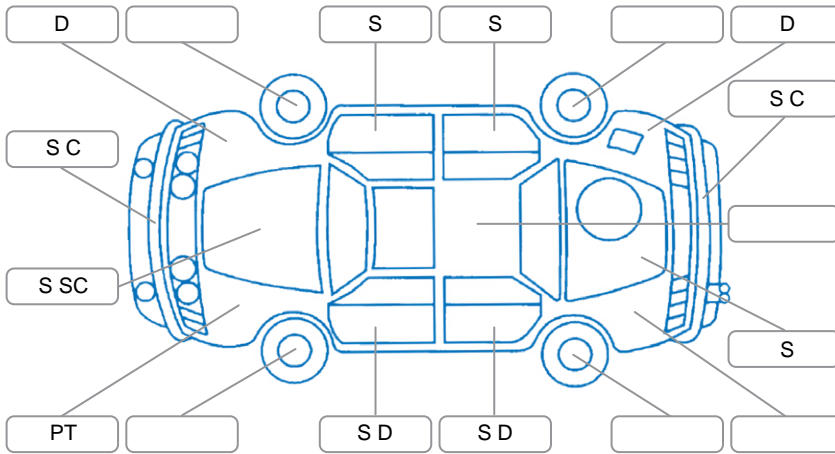

Report ID:	28,176,976	Version:	1
Created:	12 May 2026		

Make:	Toyota	Model:	Funcargo
Body Style:	Wagon	Year:	2002
Rego No.:	FHT416	Rego Expiry:	26 May 2026
WoF Expiry:		Odometer:	200,600 Kms
Good No.:	28176976	VIN:	7AT0H63GX10273299
Next Service:	149300	Service History:	No

Key
 S = Scratch R = Rust C = Crack * = Decals W = Significant scuffs
 D = Dent PT = Paint defect P = Pin dent SC = Stone Chips

Note: some defects and blemishes may not be displayed in the diagram

Body Inspection Comments