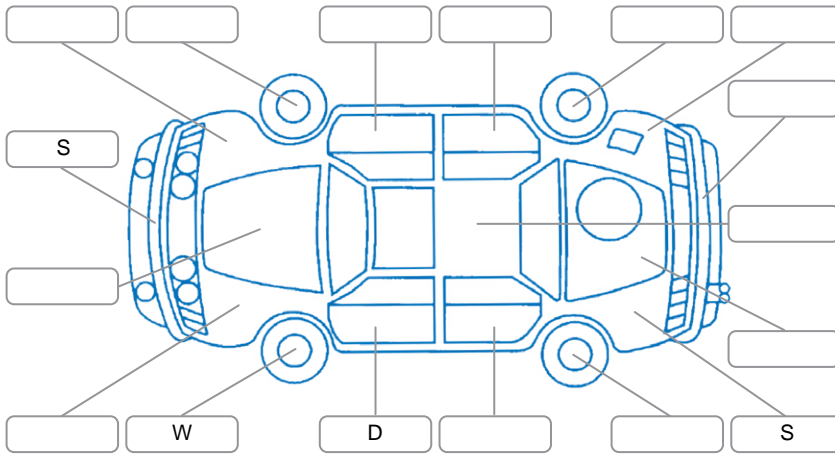

Report ID:	28,176,948	Version:	1
Created:	12 May 2026		

Make:	Toyota	Model:	Aqua
Body Style:	Hatchback	Year:	2012
Rego No.:	PAA680	Rego Expiry:	13 Oct 2026
WoF Expiry:	30 Dec 2026	Odometer:	111,081 Kms
Good No.:	28176948	VIN:	7AT0H65YX22126742
Next Service:	122000	Service History:	No

Key

S = Scratch R = Rust C = Crack * = Decals W = Significant scuffs
 D = Dent PT = Paint defect P = Pin dent SC = Stone Chips

Note: some defects and blemishes may not be displayed in the diagram

Body Inspection Comments