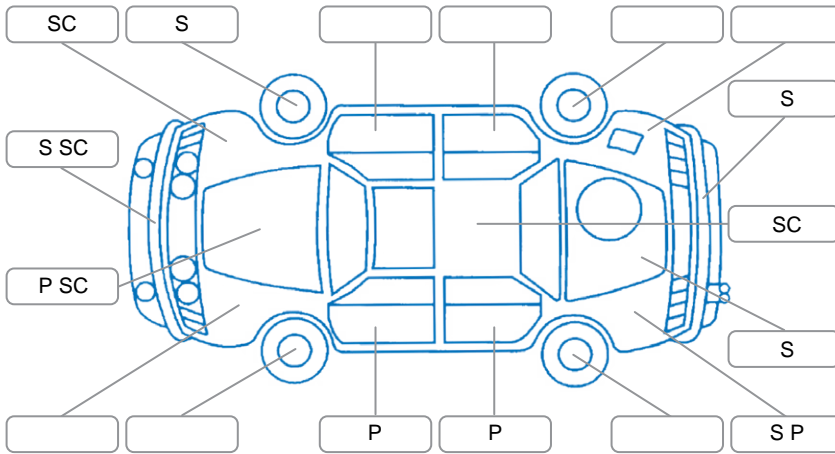

Report ID:	28,176,911	Version:	2
Created:	27 May 2026		

Make:	Subaru	Model:	Forester
Body Style:	SUV	Year:	2019
Rego No.:	MML192	Rego Expiry:	14 May 2026
WoF Expiry:	21 May 2027	Odometer:	190,732 Kms
Good No.:	28176911	VIN:	JF2SK9KL5LG032951
Next Service:	203,362 Kms	Service History:	No

**Key**  
 S = Scratch    R = Rust    C = Crack    \* = Decals    W = Significant scuffs  
 D = Dent    PT = Paint defect    P = Pin dent    SC = Stone Chips

Note: some defects and blemishes may not be displayed in the diagram

### Body Inspection Comments

Stonechips in windscreen.

Conditions During Body Inspection: Wet