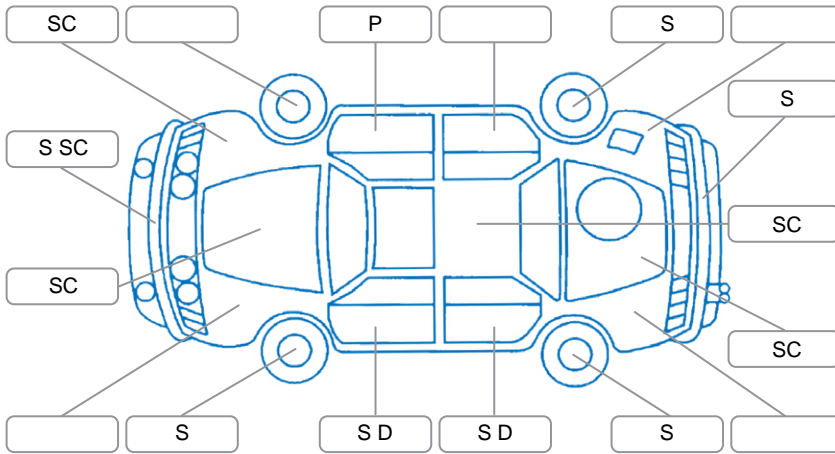

Report ID:	28,176,866	Version:	4
Created:	14 May 2026		

Make:	Subaru	Model:	Forester
Body Style:	SUV	Year:	2019
Rego No.:	MML194	Rego Expiry:	24 Jun 2026
WoF Expiry:	24 Jun 2026	Odometer:	200,369 Kms
Good No.:	28176866	VIN:	JF2SK9KL5LG031101
Next Service:	203,960	Service History:	No

Key
 S = Scratch R = Rust C = Crack * = Decals W = Significant scuffs
 D = Dent PT = Paint defect P = Pin dent SC = Stone Chips

Note: some defects and blemishes may not be displayed in the diagram

Body Inspection Comments

Condensation in left wing mirror indicator lens.
 Rear inner wheel arches dented.

Conditions During Body Inspection Dry

Under Carriage and Under Bonnet Inspection Comments

Interior Comments

Seats:	Average
Carpets:	Small rip in drivers carpet.
Panels:	Average
Dashboard:	Good