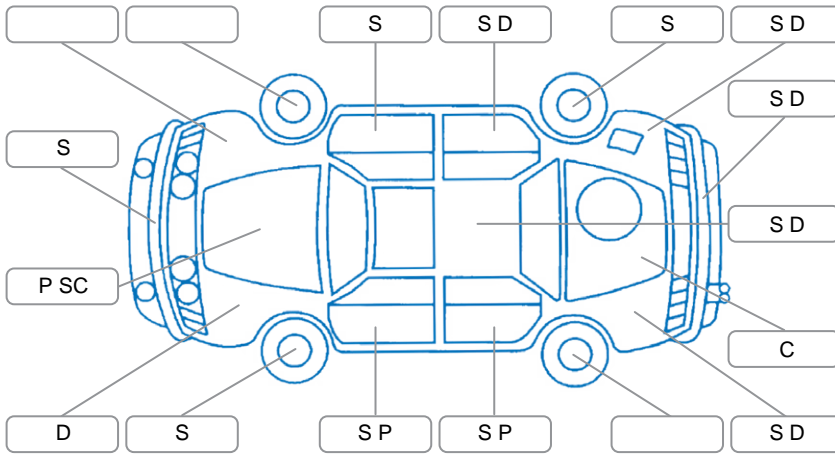

Report ID:	28,176,832	Version:	1
Created:	12 May 2026		

Make:	Toyota	Model:	Hiace
Body Style:	Minibus	Year:	2020
Rego No.:	MTF770	Rego Expiry:	28 Jul 2026
WoF Expiry:	15 May 2027	Odometer:	132,535 Kms
Good No.:	28176832	VIN:	JTFST22P400040126
Next Service:	146,000 Kms	Service History:	Yes

Key
 S = Scratch R = Rust C = Crack * = Decals W = Significant scuffs
 D = Dent PT = Paint defect P = Pin dent SC = Stone Chips

Note: some defects and blemishes may not be displayed in the diagram

Body Inspection Comments

Scratches in right front door sill.
 Left rear hubcap missing.
 Crack in left taillight.

Conditions During Body Inspection Dry

Under Carriage and Under Bonnet Inspection Comments

Interior Comments

Seats:	Poor
Carpets:	Average
Panels:	Poor
Dashboard:	Average