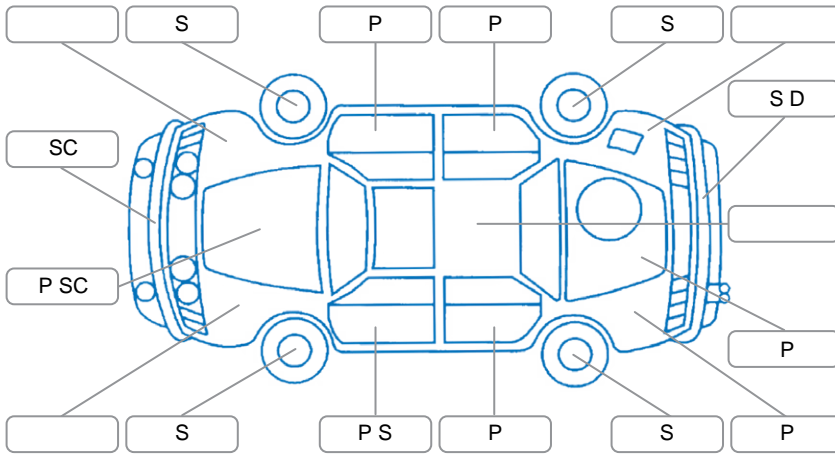

Report ID:	28,176,813	Version:	4
Created:	14 May 2026		

Make:	Honda	Model:	Jazz
Body Style:	Hatchback	Year:	2006
Rego No.:	DHK520	Rego Expiry:	01 Jul 2026
WoF Expiry:	22 Jan 2027	Odometer:	94,849 Kms
Good No.:	28176813	VIN:	JHMGD38406S200741
Next Service:	104,138km	Service History:	Yes

Key
 S = Scratch R = Rust C = Crack * = Decals W = Significant scuffs
 D = Dent PT = Paint defect P = Pin dent SC = Stone Chips

Note: some defects and blemishes may not be displayed in the diagram

Body Inspection Comments

Conditions During Body Inspection: Dry

Under Carriage and Under Bonnet Inspection Comments

Interior Comments

Seats:	Good
Carpets:	Good
Panels:	Good
Dashboard:	Good

General Comments

Road Conditions During Test Drive	Dry		
Engine Timing Mechanism	Timing Chain		
Evidence of Cam Belt Replacement	<input type="checkbox"/> Yes	<input type="checkbox"/> No	Kms
Inspected by:	Blair Robertson		
Published by:	Ashleigh Thomas		
Inspection Date:	11 May 2026		