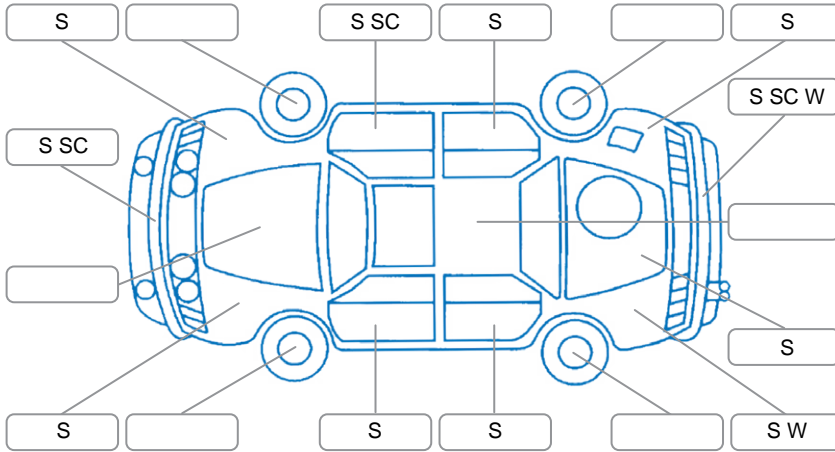

Report ID:	28,176,752	Version:	1
Created:	25 May 2026		

Make:	Great Wall	Model:	Steed
Body Style:	Utility	Year:	2020
Rego No.:	NBG433	Rego Expiry:	14 Jun 2026
WoF Expiry:	20 Feb 2027	Odometer:	58,247 Kms
Good No.:	28176752	VIN:	LGWCB3189LB629043
Next Service:	68,247 KM	Service History:	No

**Key**

S = Scratch    R = Rust    C = Crack    \* = Decals    W = Significant scuffs  
 D = Dent    PT = Paint defect    P = Pin dent    SC = Stone Chips

Note: some defects and blemishes may not be displayed in the diagram