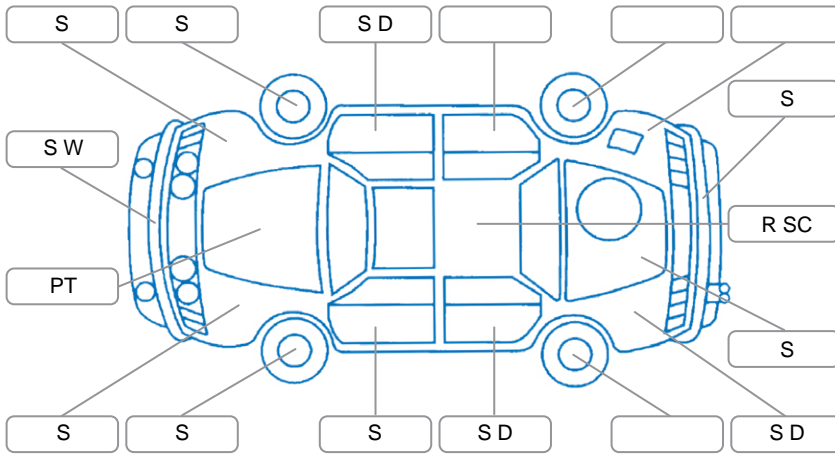

Report ID:	28,176,734	Version:	1
Created:	12 May 2026		

Make:	Toyota	Model:	Vellfire
Body Style:	Wagon	Year:	2012
Rego No.:	RAC798	Rego Expiry:	16 Jul 2026
WoF Expiry:	16 Jul 2026	Odometer:	134,402 Kms
Good No.:	28176734	VIN:	7AT0H65MX24246085
Next Service:	137500	Service History:	No

Key

S = Scratch R = Rust C = Crack * = Decals W = Significant scuffs
 D = Dent PT = Paint defect P = Pin dent SC = Stone Chips

Note: some defects and blemishes may not be displayed in the diagram

Body Inspection Comments