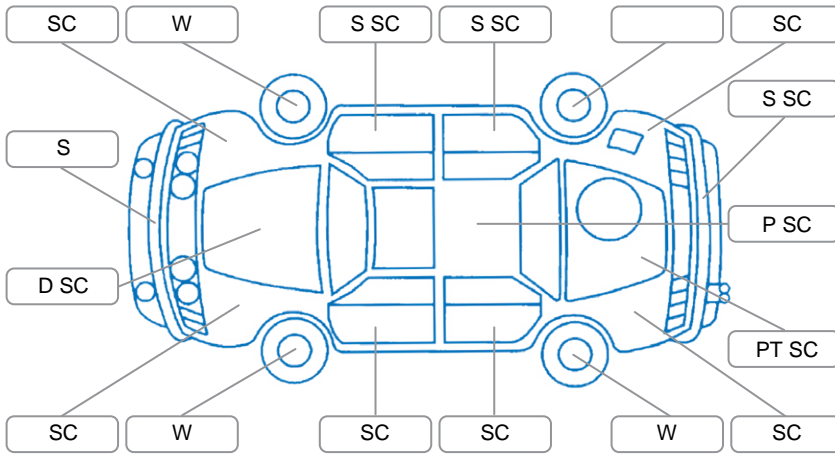

Report ID:	28,176,687	Version:	1
Created:	05 Jun 2026		

Make:	Ford	Model:	Fiesta
Body Style:	Hatchback	Year:	2013
Rego No.:	GYS390	Rego Expiry:	05 Apr 2027
WoF Expiry:	10 Jun 2027	Odometer:	124,922 Kms
Good No.:	28176687	VIN:	MNBJXXARJJDM62545
Next Service:	135000	Service History:	No

Key
 S = Scratch R = Rust C = Crack * = Decals W = Significant scuffs
 D = Dent PT = Paint defect P = Pin dent SC = Stone Chips

Note: some defects and blemishes may not be displayed in the diagram

Body Inspection Comments

Stone chips front wind screen.
 Corner piece broken off on back left tail light

Conditions During Body Inspection Dry

Under Carriage and Under Bonnet Inspection Comments

Interior Comments

Seats:	Good
Carpets:	Good
Panels:	Average
Dashboard:	Good