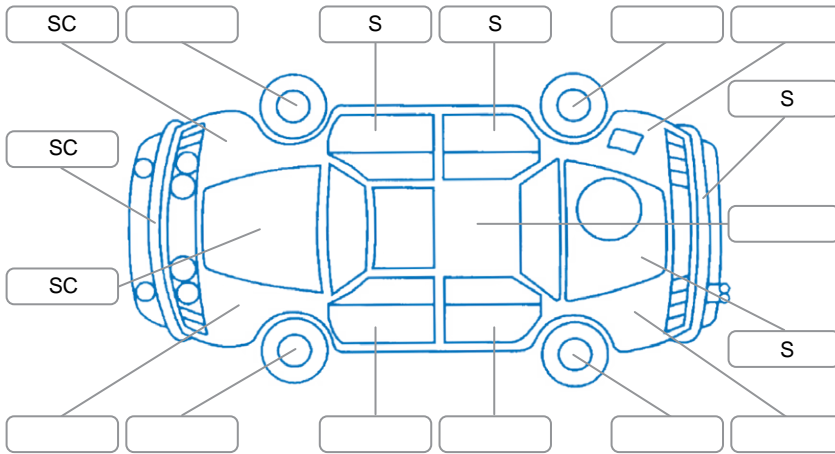

Report ID:	28,176,660	Version:	1
Created:	21 May 2026		

Make:	Ssangyong	Model:	Korando
Body Style:	SUV	Year:	2014
Rego No.:	HUL817	Rego Expiry:	21 Dec 2026
WoF Expiry:	22 May 2027	Odometer:	122,500 Kms
Good No.:	28176660	VIN:	KPTB0A18SEP164278
Next Service:	132000	Service History:	No

**Key**  
 S = Scratch    R = Rust    C = Crack    \* = Decals    W = Significant scuffs  
 D = Dent    PT = Paint defect    P = Pin dent    SC = Stone Chips

Note: some defects and blemishes may not be displayed in the diagram