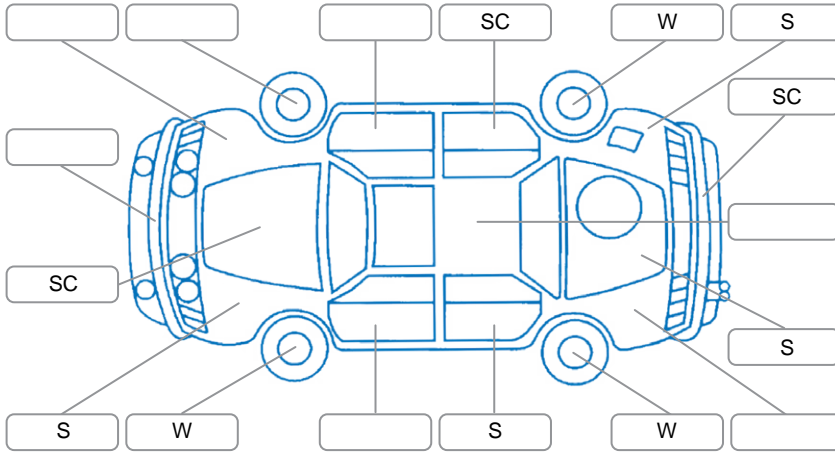

Key

S = Scratch R = Rust C = Crack * = Decals W = Significant scuffs
 D = Dent PT = Paint defect P = Pin dent SC = Stone Chips

Note: some defects and blemishes may not be displayed in the diagram

Body Inspection Comments

Conditions During Body Inspection: Dry

Under Carriage and Under Bonnet Inspection Comments

Front wheel drive

Interior Comments

Seats:	Good
Carpets:	Good
Panels:	Good
Dashboard:	Good

General Comments

Road Conditions During Test Drive	Dry		
Engine Timing Mechanism	Timing Chain		
Evidence of Cam Belt Replacement	<input type="checkbox"/> Yes	<input type="checkbox"/> No	Kms
Inspected by:	Janine Bell		
Published by:	Stuart Phillips		
Inspection Date:	14 May 2026		