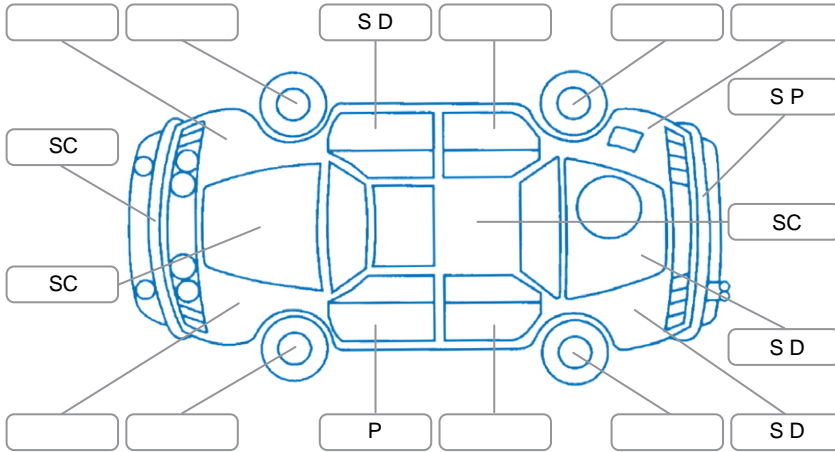

Report ID:	28,176,618	Version:	1
Created:	11 May 2026		

Make:	Toyota	Model:	Isis
Body Style:	Wagon	Year:	2005
Rego No.:	LYP921	Rego Expiry:	13 Apr 2026
WoF Expiry:	13 Aug 2026	Odometer:	242,816 Kms
Good No.:	28176618	VIN:	7AT0H658X18022879
Next Service:		Service History:	No

**Key**

S = Scratch    R = Rust    C = Crack    \* = Decals    W = Significant scuffs  
 D = Dent    PT = Paint defect    P = Pin dent    SC = Stone Chips

Note: some defects and blemishes may not be displayed in the diagram

**Under Carriage and Under Bonnet Inspection Comments**

Oil seepage lower engine Area,

**Interior Comments**

Seats:	Average
Carpets:	Average
Panels:	Average
Dashboard:	Good

**General Comments**

Road Conditions During Test Drive	Dry	
Engine Timing Mechanism	Timing Chain	
Evidence of Cam Belt Replacement	<input type="checkbox"/> Yes <input type="checkbox"/> No	Kms
Inspected by:	Chris Buckley	
Published by:	Charlotte Jane	
Inspection Date:	11 May 2026	