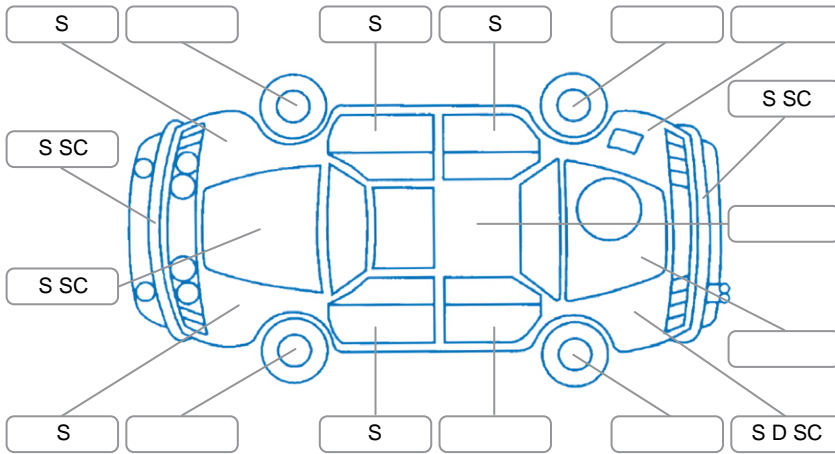

Report ID:	28,176,562	Version:	1
Created:	14 May 2026		

Make:	Suzuki	Model:	Ignis
Body Style:	SUV	Year:	2017
Rego No.:	KZC525	Rego Expiry:	18 Oct 2026
WoF Expiry:	17 Sep 2026	Odometer:	93,606 Kms
Good No.:	28176562	VIN:	JSAMFH11S00123444
Next Service:	96,000	Service History:	Yes

**Key**  
 S = Scratch    R = Rust    C = Crack    \* = Decals    W = Significant scuffs  
 D = Dent    PT = Paint defect    P = Pin dent    SC = Stone Chips

Note: some defects and blemishes may not be displayed in the diagram