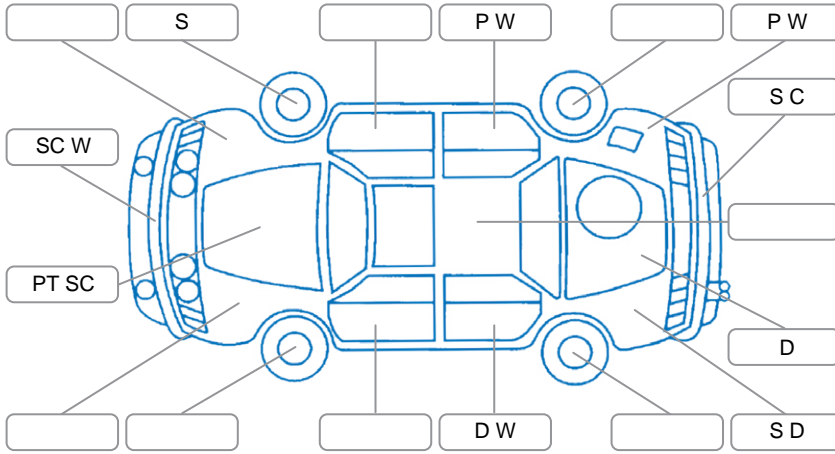

Report ID:	28,176,536	Version:	3
Created:	19 May 2026		

Make:	Suzuki	Model:	Swift
Body Style:	Hatchback	Year:	2007
Rego No.:	QEF870	Rego Expiry:	18 Sep 2026
WoF Expiry:	19 May 2027	Odometer:	164,430 Kms
Good No.:	28176536	VIN:	7AT0GK0CX16192160
Next Service:	174,438km	Service History:	No

Key

S = Scratch R = Rust C = Crack * = Decals W = Significant scuffs
 D = Dent PT = Paint defect P = Pin dent SC = Stone Chips

Note: some defects and blemishes may not be displayed in the diagram

Body Inspection Comments

Conditions During Body Inspection: Wet

Under Carriage and Under Bonnet Inspection Comments

Interior Comments

Seats:	Average
Carpets:	Average
Panels:	Average
Dashboard:	Average

General Comments

Road Conditions During Test Drive	Wet
Engine Timing Mechanism	Timing Chain
Evidence of Cam Belt Replacement	<input type="checkbox"/> Yes <input type="checkbox"/> No Kms
Inspected by:	Haden Brown
Published by:	Cody O'Neill
Inspection Date:	13 May 2026