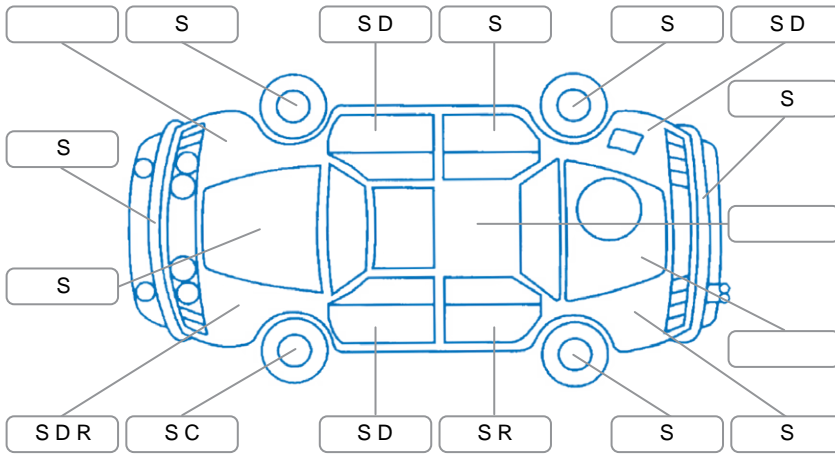

Report ID:	28,176,515	Version:	1
Created:	12 May 2026		

Make:	Hyundai	Model:	Getz
Body Style:	Hatchback	Year:	2010
Rego No.:	FRP517	Rego Expiry:	18 Aug 2026
WoF Expiry:	16 Jul 2026	Odometer:	87,928 Kms
Good No.:	28176515	VIN:	KMHBT51DMBU019582
Next Service:	94000	Service History:	Yes

Key

S = Scratch R = Rust C = Crack * = Decals W = Significant scuffs
 D = Dent PT = Paint defect P = Pin dent SC = Stone Chips

Note: some defects and blemishes may not be displayed in the diagram

Body Inspection Comments