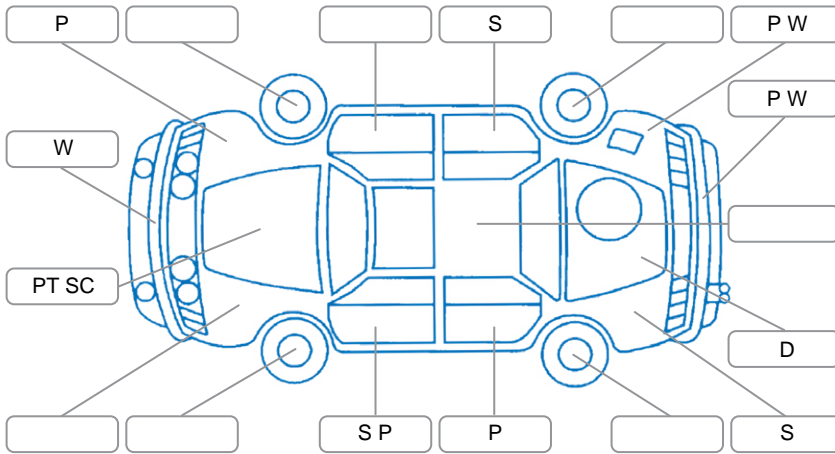

Report ID:	28,176,504	Version:	2
Created:	15 May 2026		

Make:	Nissan	Model:	Note
Body Style:	Hatchback	Year:	2010
Rego No.:	MFT686	Rego Expiry:	01 Jul 2026
WoF Expiry:	01 Jul 2026	Odometer:	56,844 Kms
Good No.:	28176504	VIN:	7AT0DH79X19010373
Next Service:	65000	Service History:	No

**Key**

S = Scratch    R = Rust    C = Crack    \* = Decals    W = Significant scuffs  
 D = Dent    PT = Paint defect    P = Pin dent    SC = Stone Chips

Note: some defects and blemishes may not be displayed in the diagram