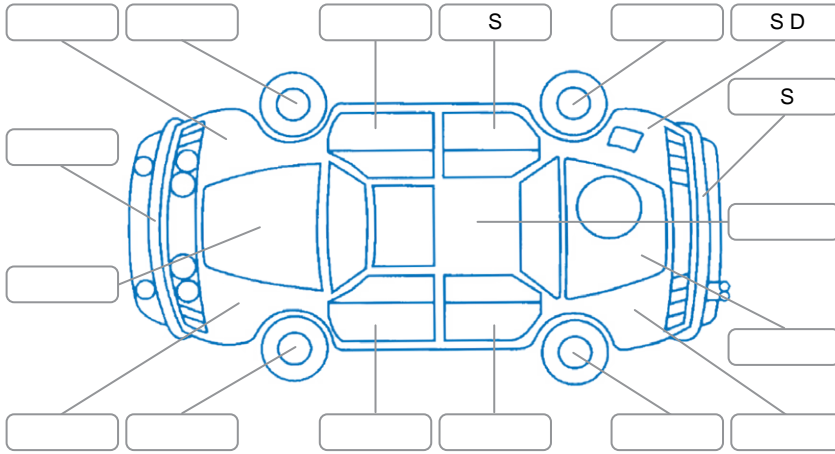

Key

S = Scratch R = Rust C = Crack * = Decals W = Significant scuffs
 D = Dent PT = Paint defect P = Pin dent SC = Stone Chips

Note: some defects and blemishes may not be displayed in the diagram

Body Inspection Comments

Spare tyre flat, lower engine mount split,

Conditions During Body Inspection

Wet

Under Carriage and Under Bonnet Inspection Comments

Interior Comments

Seats:	Average
Carpets:	Average
Panels:	Average
Dashboard:	Good