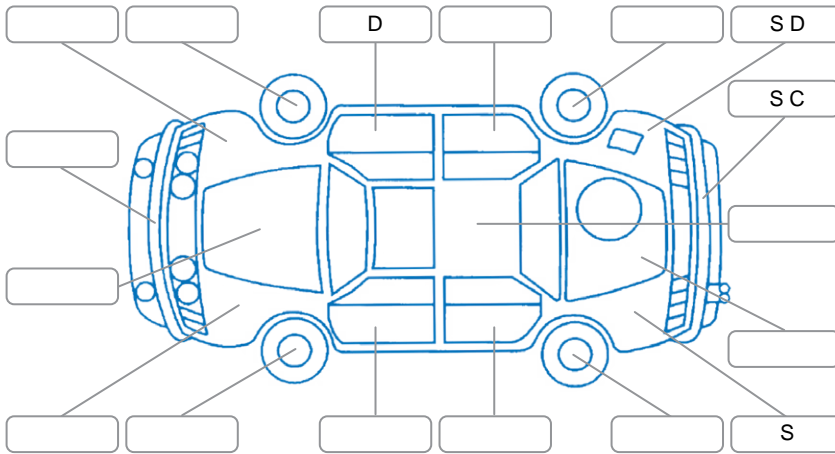

Report ID:	28,176,440	Version:	1
Created:	12 May 2026		

Make:	Hyundai	Model:	Getz
Body Style:	Hatchback	Year:	2009
Rego No.:	FAC249	Rego Expiry:	07 Sep 2026
WoF Expiry:	27 May 2026	Odometer:	83,346 Kms
Good No.:	28176440	VIN:	KMHBT51DR9U914058
Next Service:	96,000 kms	Service History:	Yes

Key
 S = Scratch R = Rust C = Crack * = Decals W = Significant scuffs
 D = Dent PT = Paint defect P = Pin dent SC = Stone Chips

Note: some defects and blemishes may not be displayed in the diagram

Body Inspection Comments