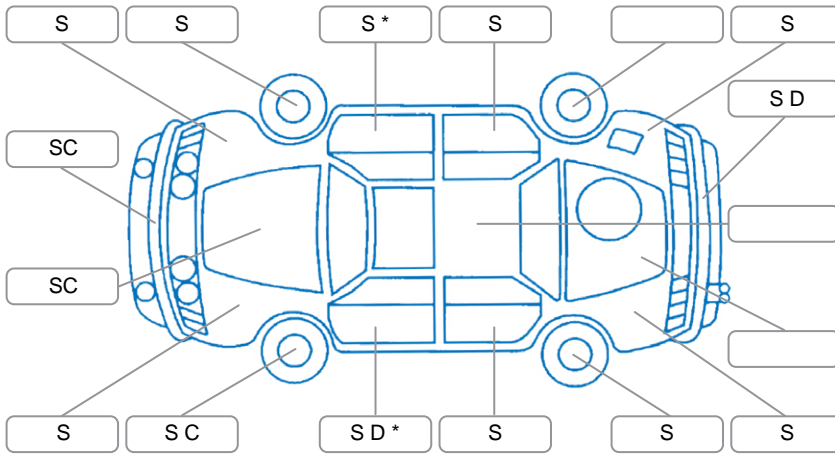

Report ID:	28,176,438	Version:	1
Created:	12 May 2026		

Make:	Hyundai	Model:	Getz
Body Style:	Hatchback	Year:	2010
Rego No.:	FSJ986	Rego Expiry:	15 Sep 2026
WoF Expiry:	13 Dec 2026	Odometer:	101,696 Kms
Good No.:	28176438	VIN:	KMHBT51DMBU032189
Next Service:	109000	Service History:	No

**Key**  
 S = Scratch    R = Rust    C = Crack    \* = Decals    W = Significant scuffs  
 D = Dent    PT = Paint defect    P = Pin dent    SC = Stone Chips

Note: some defects and blemishes may not be displayed in the diagram