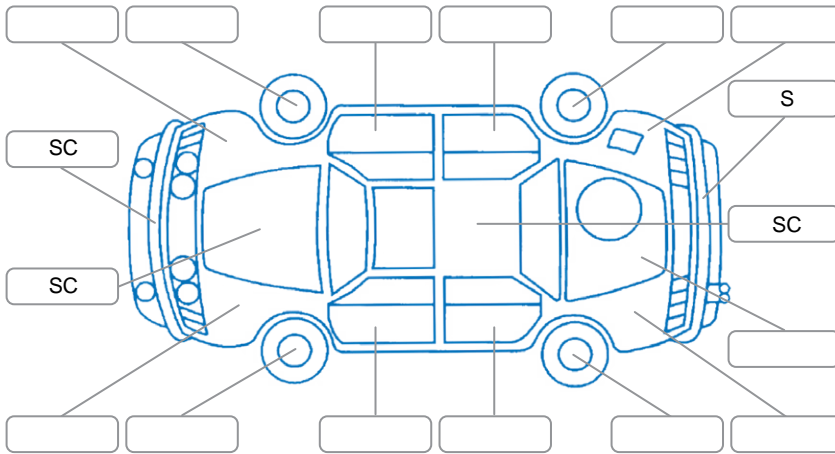

Report ID:	28,176,429	Version:	2
Created:	19 May 2026		

Make:	Suzuki	Model:	Vitara
Body Style:	SUV	Year:	2018
Rego No.:	LRM88	Rego Expiry:	31 May 2026
WoF Expiry:	25 May 2027	Odometer:	114,234 Kms
Good No.:	28176429	VIN:	TSMLYD21S00388198
Next Service:	124206	Service History:	No

**Key**  
 S = Scratch    R = Rust    C = Crack    \* = Decals    W = Significant scuffs  
 D = Dent    PT = Paint defect    P = Pin dent    SC = Stone Chips

Note: some defects and blemishes may not be displayed in the diagram

### Under Carriage and Under Bonnet Inspection Comments

Front wheel drive  
 Oil leak