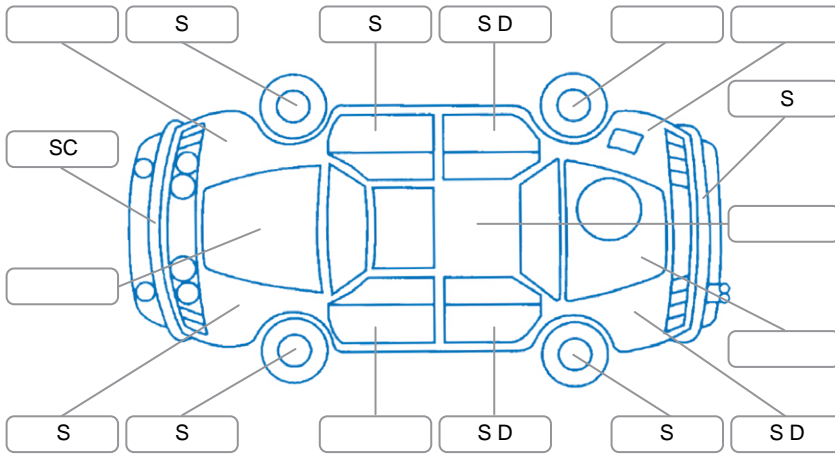

Report ID:	28,176,401	Version:	2
Created:	15 May 2026		

Make:	Hyundai	Model:	Santa FE
Body Style:	SUV	Year:	2022
Rego No.:	PHW439	Rego Expiry:	28 Jun 2026
WoF Expiry:	22 May 2027	Odometer:	117,810 Kms
Good No.:	28176401	VIN:	KMHS381HWNU432717
Next Service:	119830	Service History:	Yes

Key
 S = Scratch R = Rust C = Crack * = Decals W = Significant scuffs
 D = Dent PT = Paint defect P = Pin dent SC = Stone Chips

Note: some defects and blemishes may not be displayed in the diagram

Body Inspection Comments

Windscreen stone chip on black boarder, roof rack keys missing.

Conditions During Body Inspection

Under Carriage and Under Bonnet Inspection Comments

Interior Comments

Seats:	Good
Carpets:	Good
Panels:	Good
Dashboard:	Good