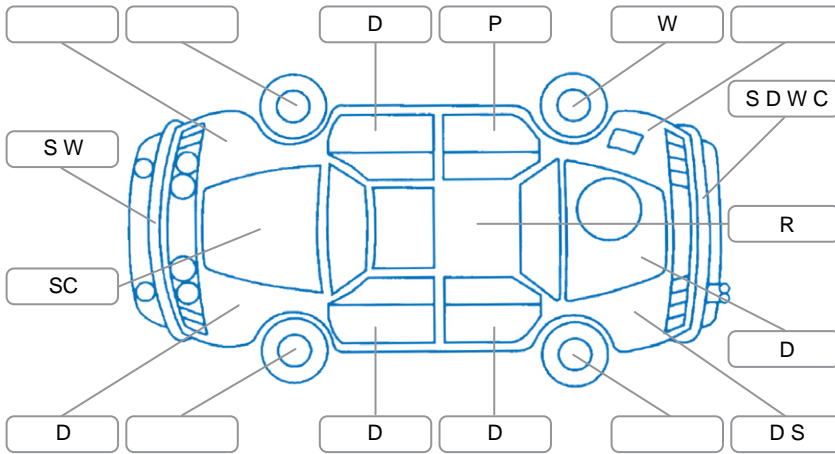

Key
 S = Scratch R = Rust C = Crack * = Decals W = Significant scuffs
 D = Dent PT = Paint defect P = Pin dent SC = Stone Chips

Note: some defects and blemishes may not be displayed in the diagram

Body Inspection Comments

Interior Panel scratches,

Conditions During Body Inspection

Dry

Under Carriage and Under Bonnet Inspection Comments

Interior Comments

Seats:	Average
Carpets:	Good
Panels:	Good
Dashboard:	Good

General Comments