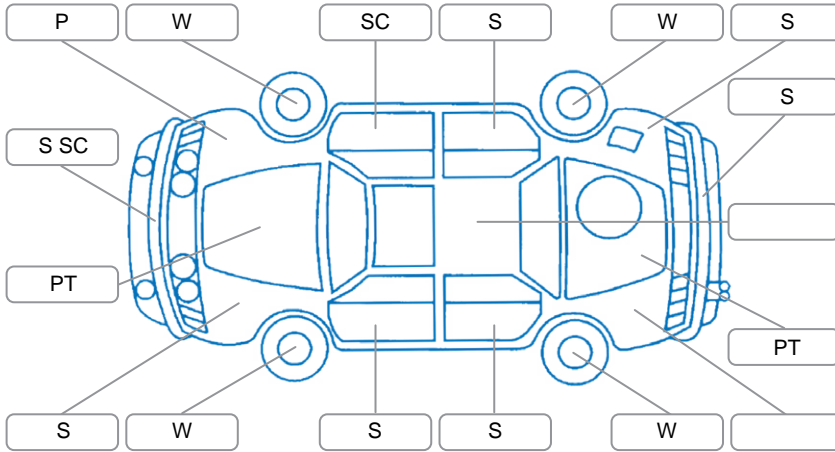

**Key**

S = Scratch    R = Rust    C = Crack    \* = Decals    W = Significant scuffs  
 D = Dent    PT = Paint defect    P = Pin dent    SC = Stone Chips

Note: some defects and blemishes may not be displayed in the diagram

**Body Inspection Comments**

Conditions During Body Inspection: Dry

**Under Carriage and Under Bonnet Inspection Comments**

Front wheel drive  
 Oil leak

**Interior Comments**

Seats:	Good
Carpets:	Good
Panels:	Good
Dashboard:	Good