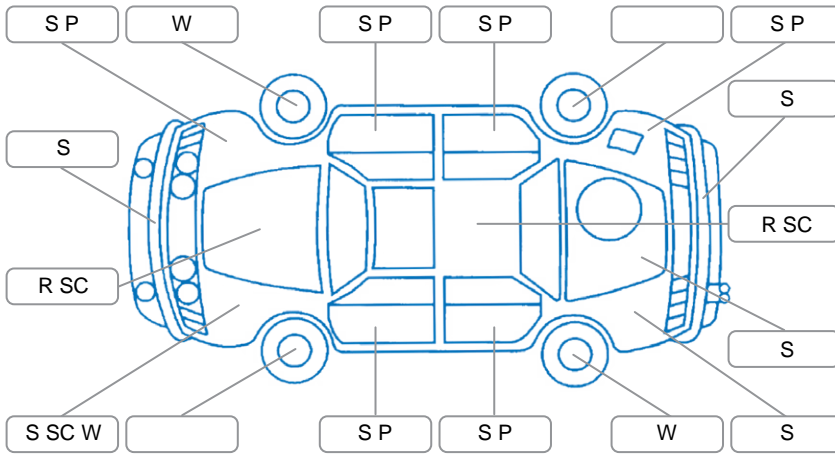

Key

S = Scratch R = Rust C = Crack * = Decals W = Significant scuffs
 D = Dent PT = Paint defect P = Pin dent SC = Stone Chips

Note: some defects and blemishes may not be displayed in the diagram

Body Inspection Comments

- Windscreen stone chip
- Drivers exterior mirror cover broken
- Moisture in right taillight
- Underbody oxidation

Conditions During Body Inspection

Under Carriage and Under Bonnet Inspection Comments

Interior Comments